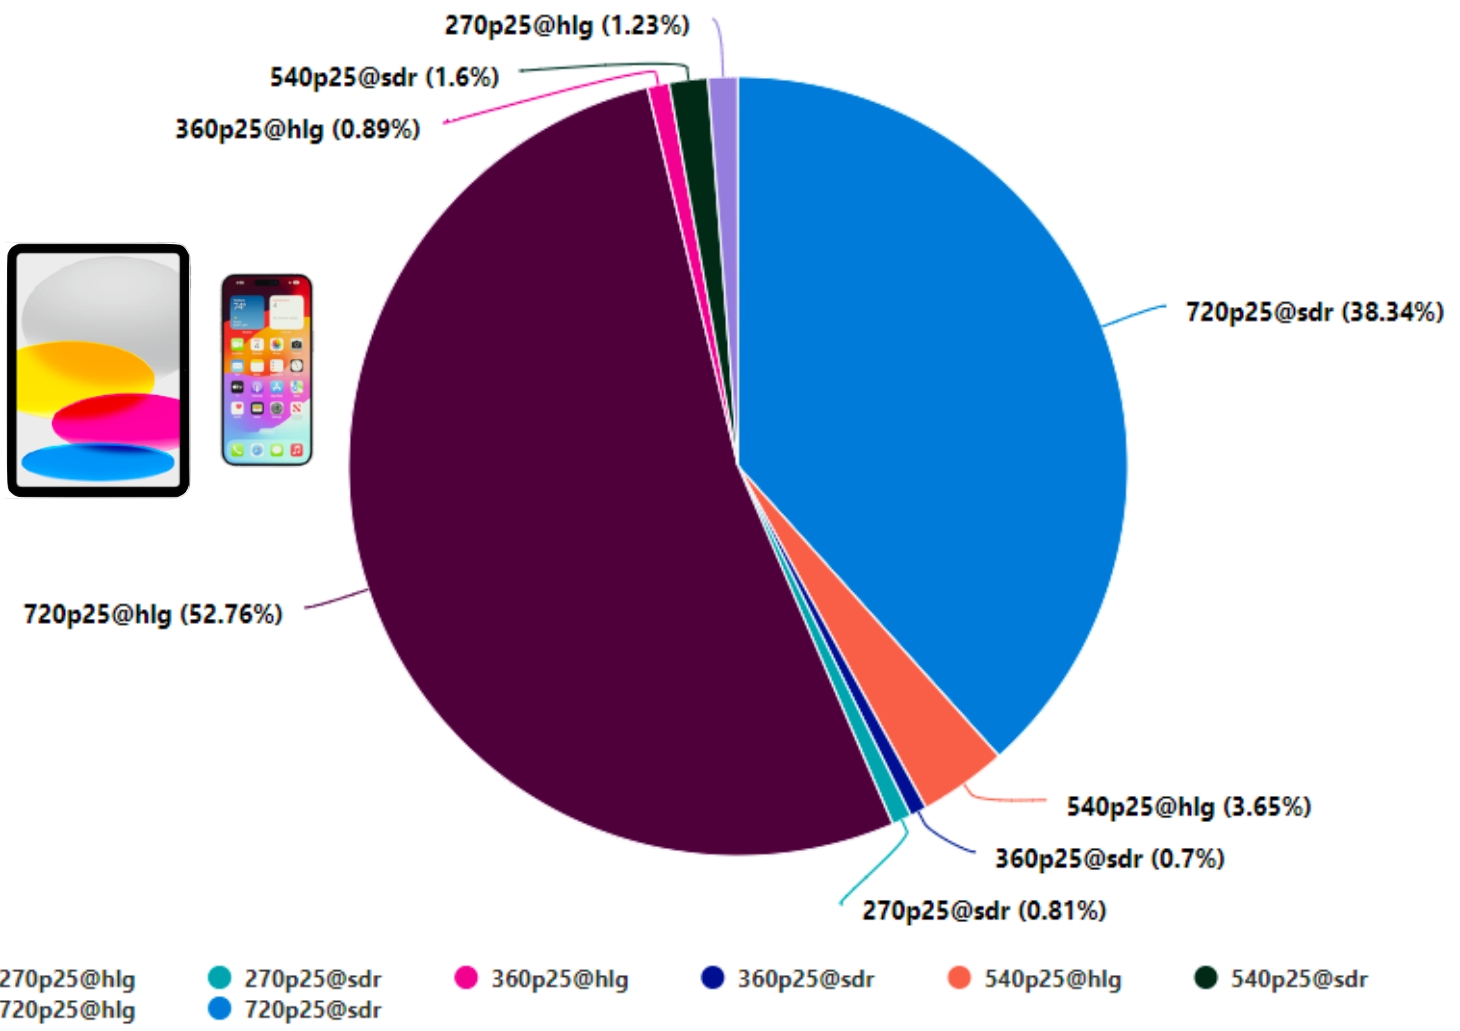

Snoofall

- 1080p25@hlg
- 1080p25@sdr
- 270p25@hlg
- 270p25@sdr
- 360p25@hlg
- 360p25@sdr
- 540p25@hlg
- 540p25@sdr
- 720p25@hlg
- 720p25@sdr

maybeHDR (61.89%)

Sno'fall

Sno'fall

Sneofall

Thank you