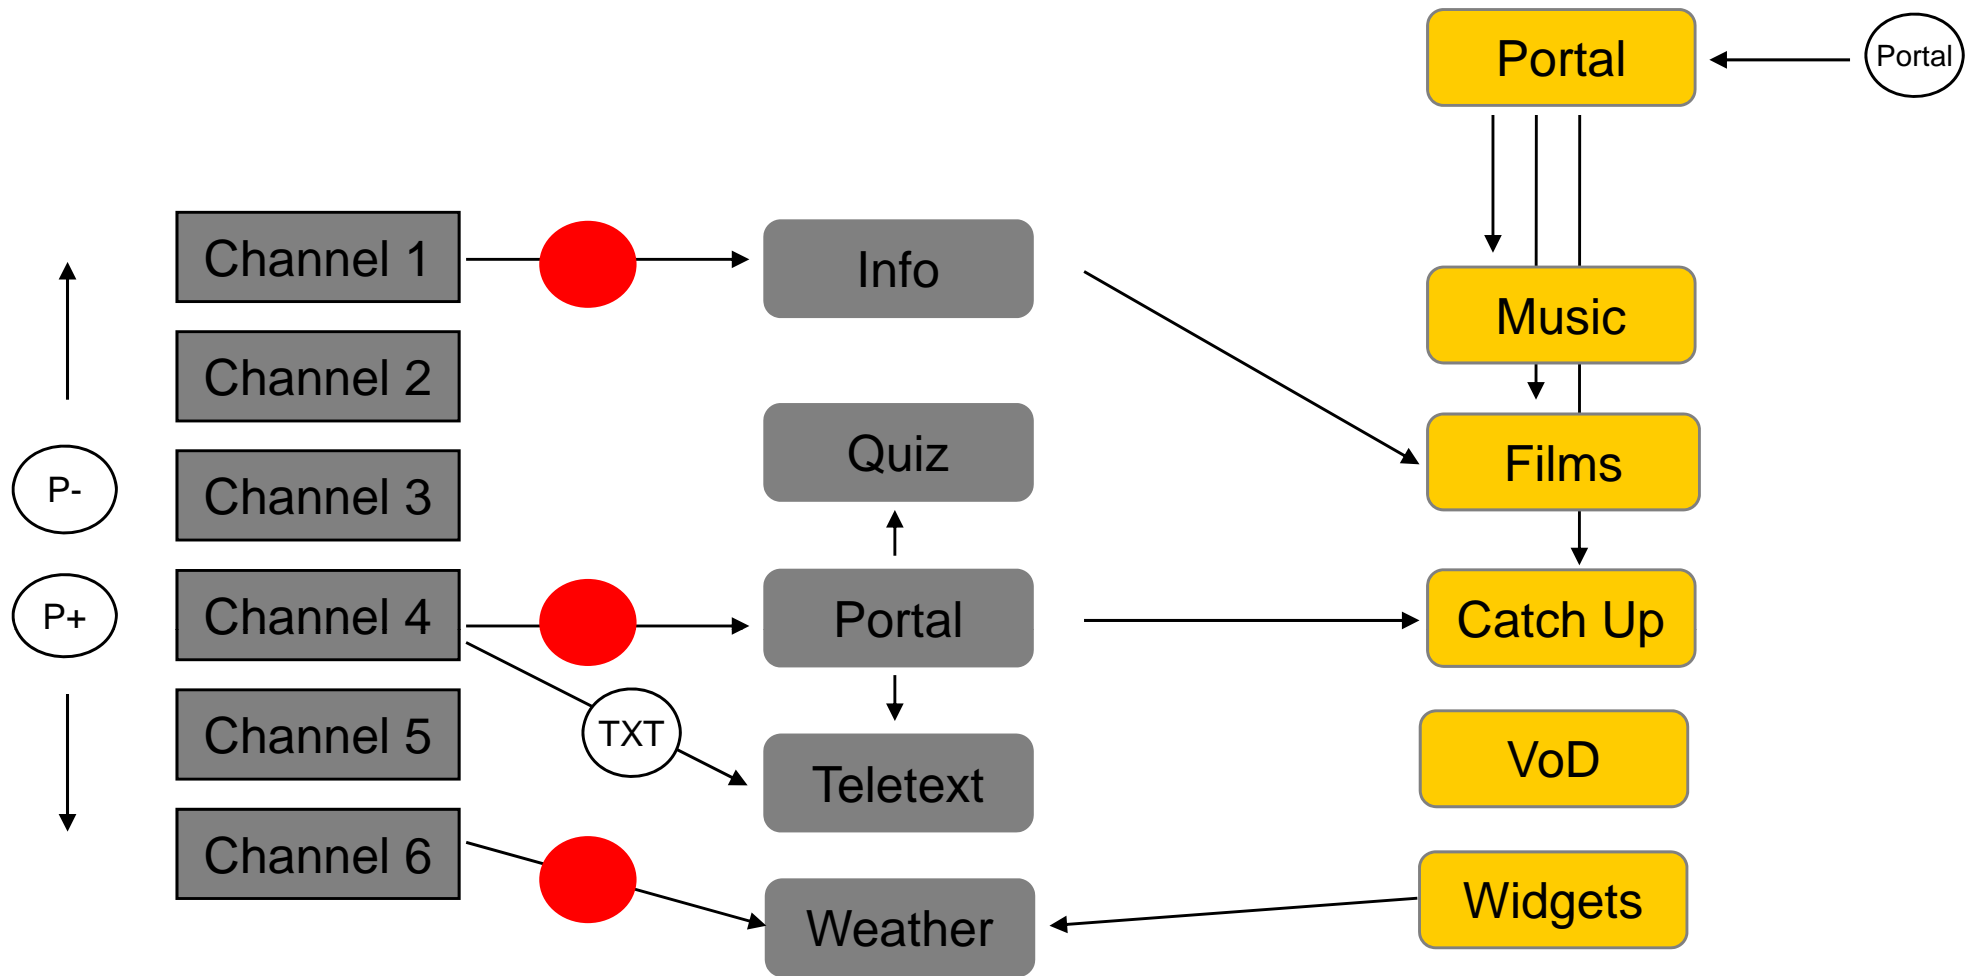

HbbTV Example Usage Scenarios

TV Services

*Broadcast-related applications
(content can be broadcast,
broadband or both)*

*Broadcast
independent
applications*