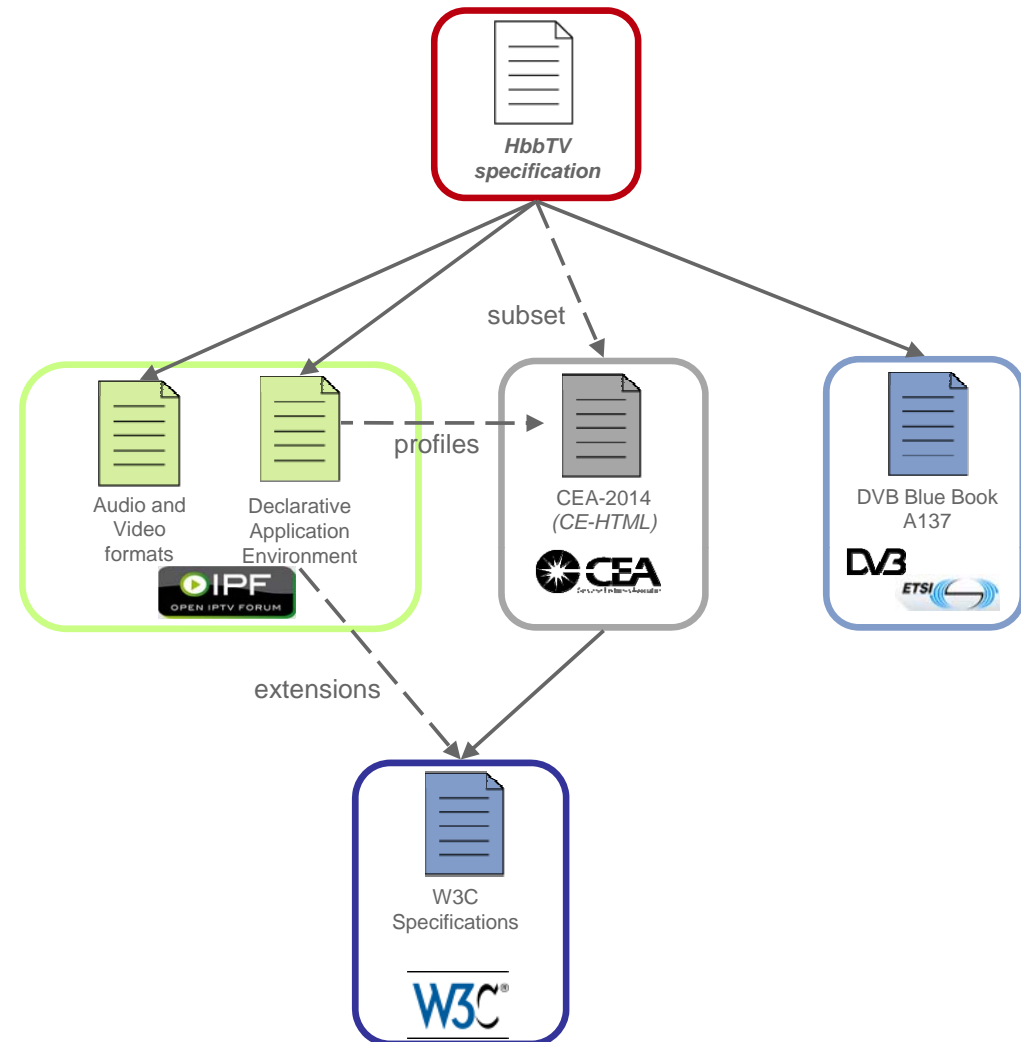

» CEA

- » JavaScript APIs for on-demand media
- » Subset of W3C specifications & image formats
- » Remote control support (e.g. key events, spatial navigation)

» DVB

- » Application signaling
- » Application transport via DVB (DSM-CC object carousel)
- » Stream events

» W3C

- » XHTML
- » CSS 2.1, CSS-TV
- » DOM-2 (including XML Document support)
- » ECMAScript
- » XMLHttpRequest

- » *In addition to standard web technologies (HTML, CSS, JS, DOM) HbbTV provides:*
- » *Video control APIs*
- » *Access to channel list*
- » *Broadcast service selection*
- » *Streaming video playback via HTTP & RTSP*
- » *Access to now/next (EIT-pf)*
- » *Support for DSM-CC object carousel or HTTP*
 - » *load files or applications using either protocol*
 - » *monitor object carousel for changes*
- » *DSM-CC stream events*
- » *Security model – trusted & untrusted applications, same origin policy*
- » *Application signalling & lifecycle model*
- » *Capability exchange*
- » *Basic PVR scheduling (optional)*
- » *Media download (optional)*