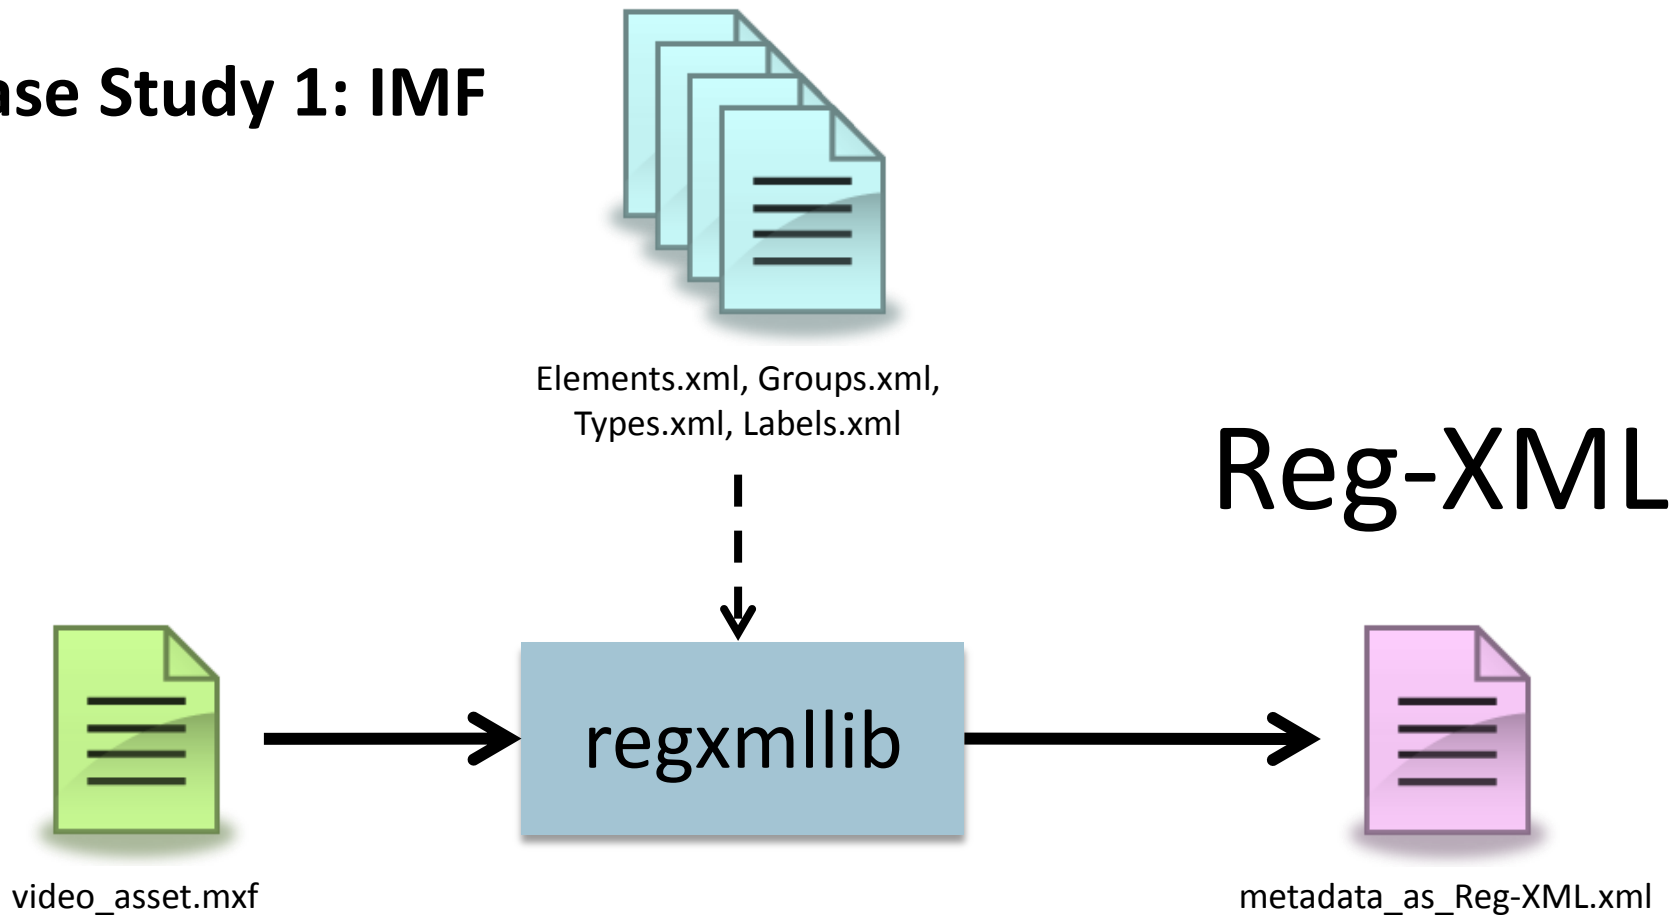

Elements.xml, Groups.xml,
Types.xml, Labels.xml

Check

Manage

View

Case Study 1: IMF

Interoperable Master Format

Case Study 1: IMF

```
<r1:DescriptiveFrameworkObject>
  <r3:DM_AS_11_Core_Framework ns0:uid="urn:uuid:8cd9fbd4-f714-4654-848e-1f8b23ad917e">
    <r4:AS_11_Primary_Audio_Language>eng</r4:AS_11_Primary_Audio_Language>
    <r4:AS_11_Audio_Track_Layout>Layout_EBU_R_48_2a</r4:AS_11_Audio_Track_Layout>
    <r4:AS_11_Episode_Title_Number>DPP DM Test File</r4:AS_11_Episode_Title_Number>
    <r4:AS_11_Shim_Name>UK DPP HD</r4:AS_11_Shim_Name>
    <r4:AS_11_Series_Title>Series Title</r4:AS_11_Series_Title>
    <r4:AS_11_Closed_Captions_Present>False</r4:AS_11_Closed_Captions_Present>
    <r4:AS_11_Shim_Version>1.1</r4:AS_11_Shim_Version>
    <r4:AS_11_Programme_Title>Post Watershed Version</r4:AS_11_Programme_Title>
  </r3:DM_AS_11_Core_Framework>
</r1:DescriptiveFrameworkObject>
```

Case Study 2: AMWA AS-11 DPP

AMWA AS-11 – Digital Production Partnership (DPP) “Shims”

SMPTe Metadata Registers – currently published (Elements & Labels as .xls)

<http://www.smpte-ra.org/mdd/index.html>

AMWA AS-11 Rules