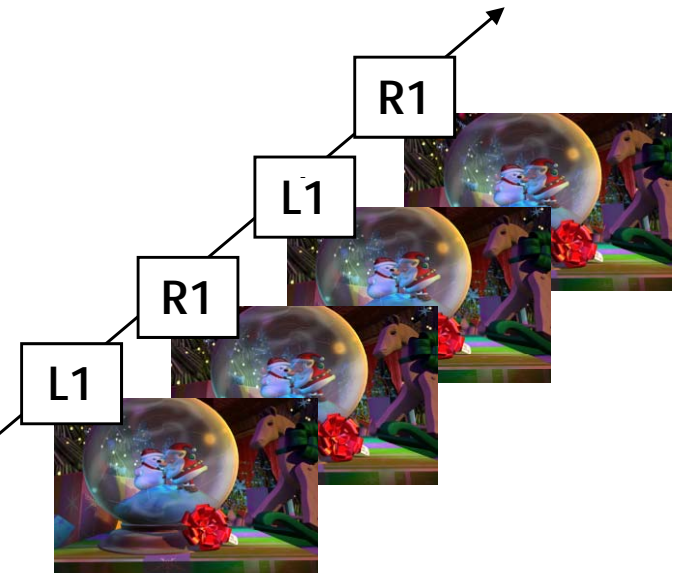

R

2 images at
1920 X 1080

1

3D output mode selection

2

Selective memory access

3

Filtering and output

- Column interleave
- Line interleave
- 3D DLP
- Dual stream
- 2D
- Etc.

Memory 1 (left)

Memory 2 (right)

Output memory controller

This example:
Page flip at 2X (120Hz)

BENEFITS

QUALITY

Quality of Image

- Highest quality in the spatial compression format
- High fidelity to the original

Quality of 3D effect

- High fidelity to the effect desired
(vs depth mapping)

**ORIGINAL****SIDE-BY-SIDE****SENSIO® 3D****ABOVE/BELOW**