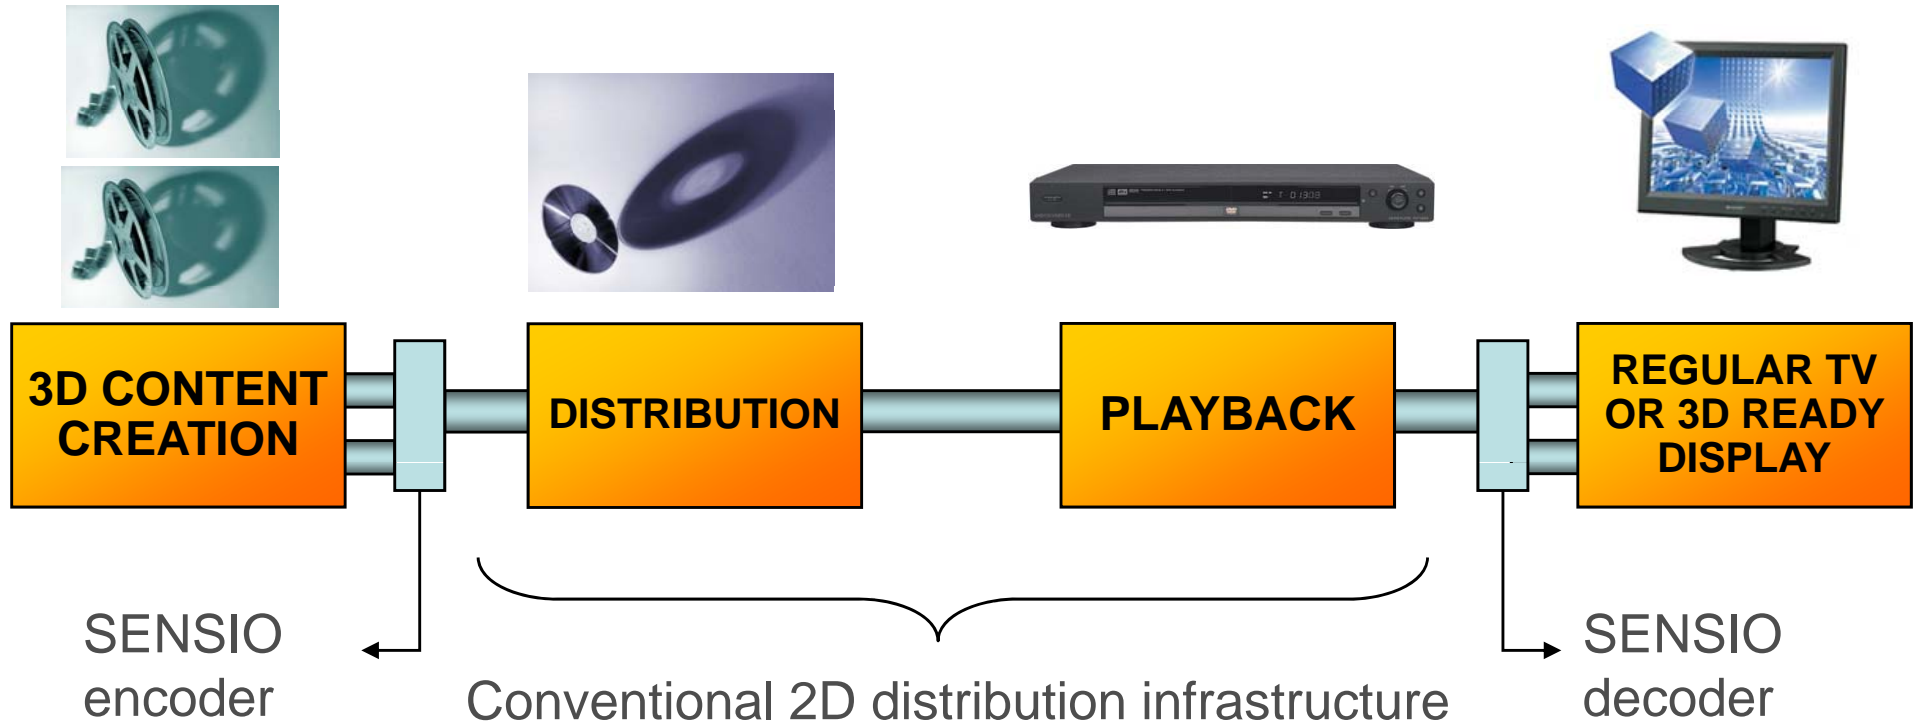

SENSIO TECHNOLOGIES INC EBU PRESENTATION

April 30th, 2009

Presented by:
Richard LaBerge

Overview of the Technology

THE SENSIO 3D TECHNOLOGY USES
THE 2D DISTRIBUTION
INFRASTRUCTURE FOR 3D CONTENT

1

First pass analysis

- Column interleave
- Line interleave
- 3D DLP
- Dual stream
- 2D
- Etc.

Memory 1 (left)

Memory 2 (right)

Output memory controller

This example:
Page flip at 2X (120Hz)

BENEFITS

QUALITY

Quality of Image

- Highest quality in the spatial compression format
- High fidelity to the original

Quality of 3D effect

- High fidelity to the effect desired
(vs depth mapping)

**ORIGINAL****SIDE-BY-SIDE****SENSIO® 3D****ABOVE/BELOW**

**SENSIO IS AN EXTREMELY
ROBUST TECHNOLOGY**

EVOLUTIVE

- Improvements on 2D transferred on 3D (4:4:4, 12 bits, higher bit rates, etc.)
- Second generation of SENSIO algorithms coming soon

Future ready !

Broadcast applications
Cinema & Home
Examples