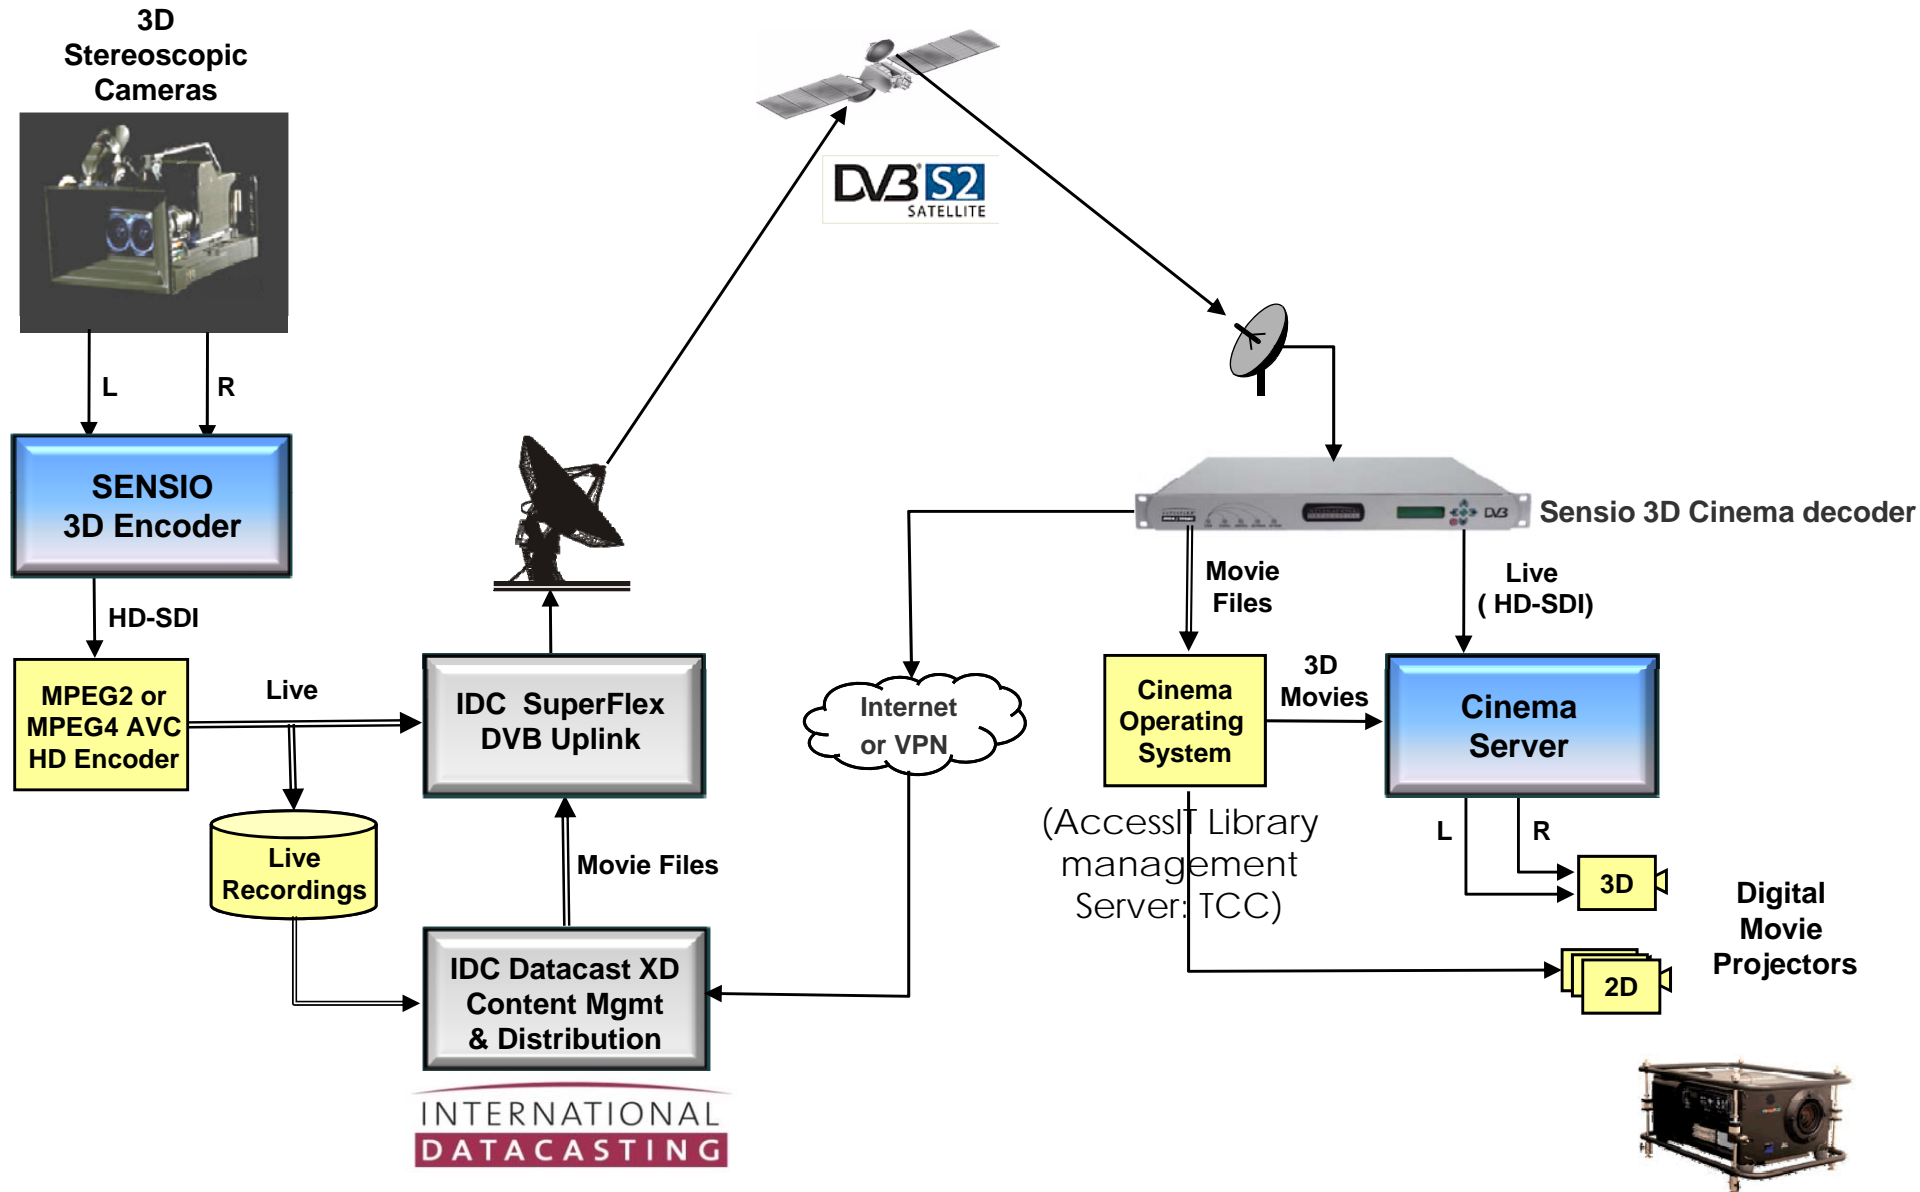

- Column interleave
- Line interleave
- 3D DLP
- Dual stream
- 2D
- Etc.

Memory 1 (left)

Memory 2 (right)

Output memory controller

This example:
Page flip at 2X (120Hz)

BENEFITS

QUALITY

Quality of Image

ORIGINAL

SIDE-BY-SIDE

SENSIO® 3D

ABOVE/BELOW

sensio COMPATIBILITY

SENSIO is compatible with:

- Legacy players (Blu-Ray, DVD)
- Legacy receivers (VOD, PPV)
- Codecs (MPEG2, MPEG4, VC1)
- All existing and future 3D displays
- Mastering software, hardware, workflow
- Existing user interaction (pause, rewind, FF)
- Subtitles & close captioning

EFFICIENCY & SIMPLICITY

- No additional bandwidth or storage capacity
- No synchronisation issues
- Minimal hardware requirement (memory processing)
- Minimal processing delay (5 lines)
- Simple to integrate in hardware design

**SENSIO IS AN EXTREMELY
ROBUST TECHNOLOGY**

EVOLUTIVE

- Improvements on 2D transferred on 3D (4:4:4, 12 bits, higher bit rates, etc.)
- Second generation of SENSIO algorithms coming soon

Future ready !

Broadcast applications
Cinema & Home
Examples